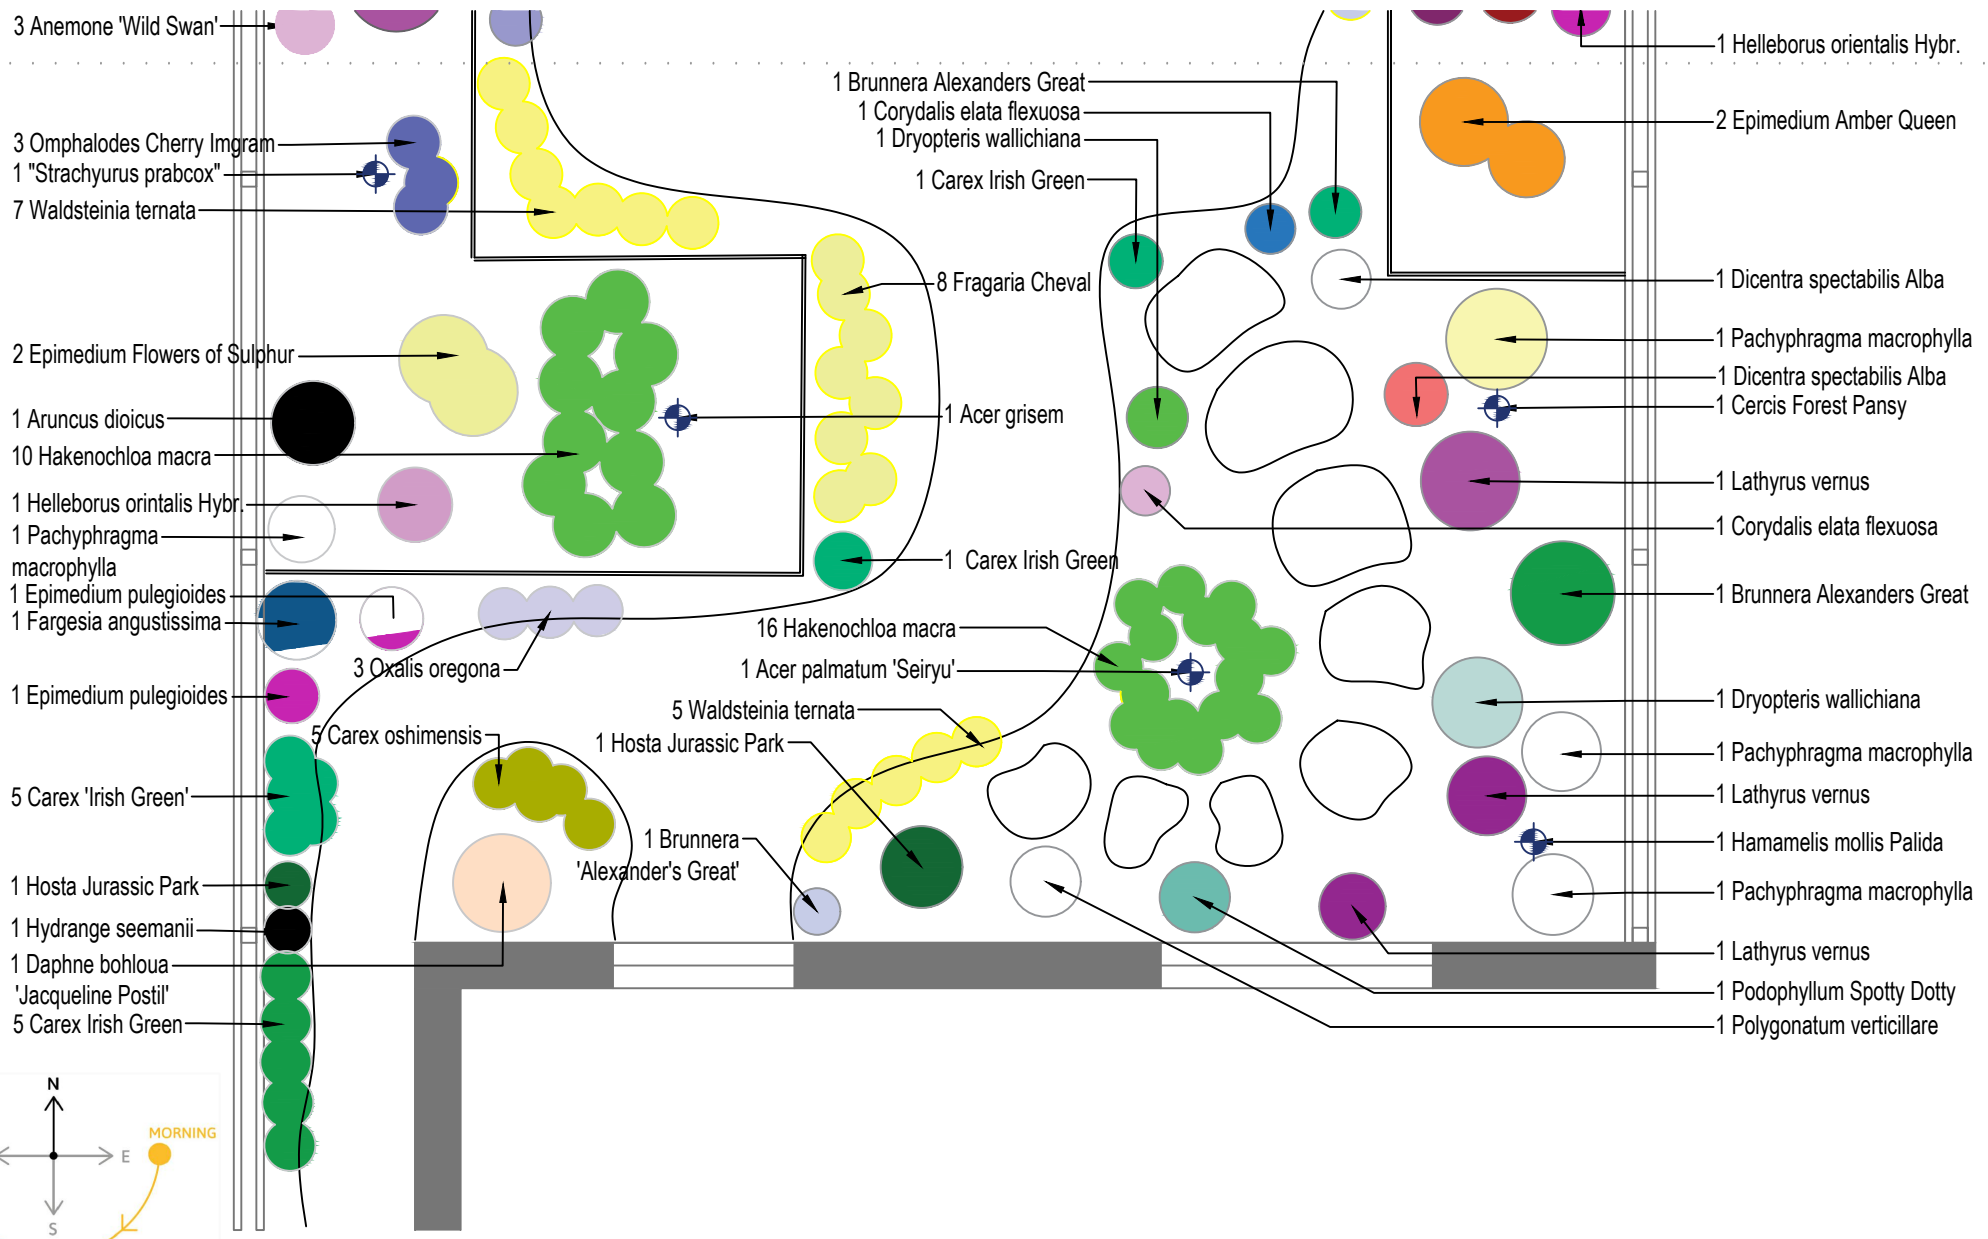

Plant	Pot Size	Qty
Climber		
Hydrangea seemannii	2L	1
Water plants		
Nymphaea 'Dwarf Beauty'	2L	1
Carex elata	1.5L	1
Equisetum hyemale var. robustum	1.5L	2
Myriophyllum 'Red Stem'	1.5L	3

Planting Plan | The Easy Care Garden

Garden Size: 9m x 15m Sheet Size: A3 - Scale 1:50 (when printed at 100%)

The Easy Care Garden - **Oliver Schurmann**
www.bordbiabloom.ie/dreamgardens

PLANTING PLAN | The Easy Care Garden

Sheet Size: A4 Scale 1:50 (when printed at 100%)

Garden Size: 9m x15m Sheet Size: A3 - Scale 1:50 (when printed at 100%)

The Easy Care Garden - **Oliver Schurmann**
www.bordbiabloom.ie/dreamgardens

Let's Grow
BORD BIA
Bloom

bordbiabloom.com/dreamgardens