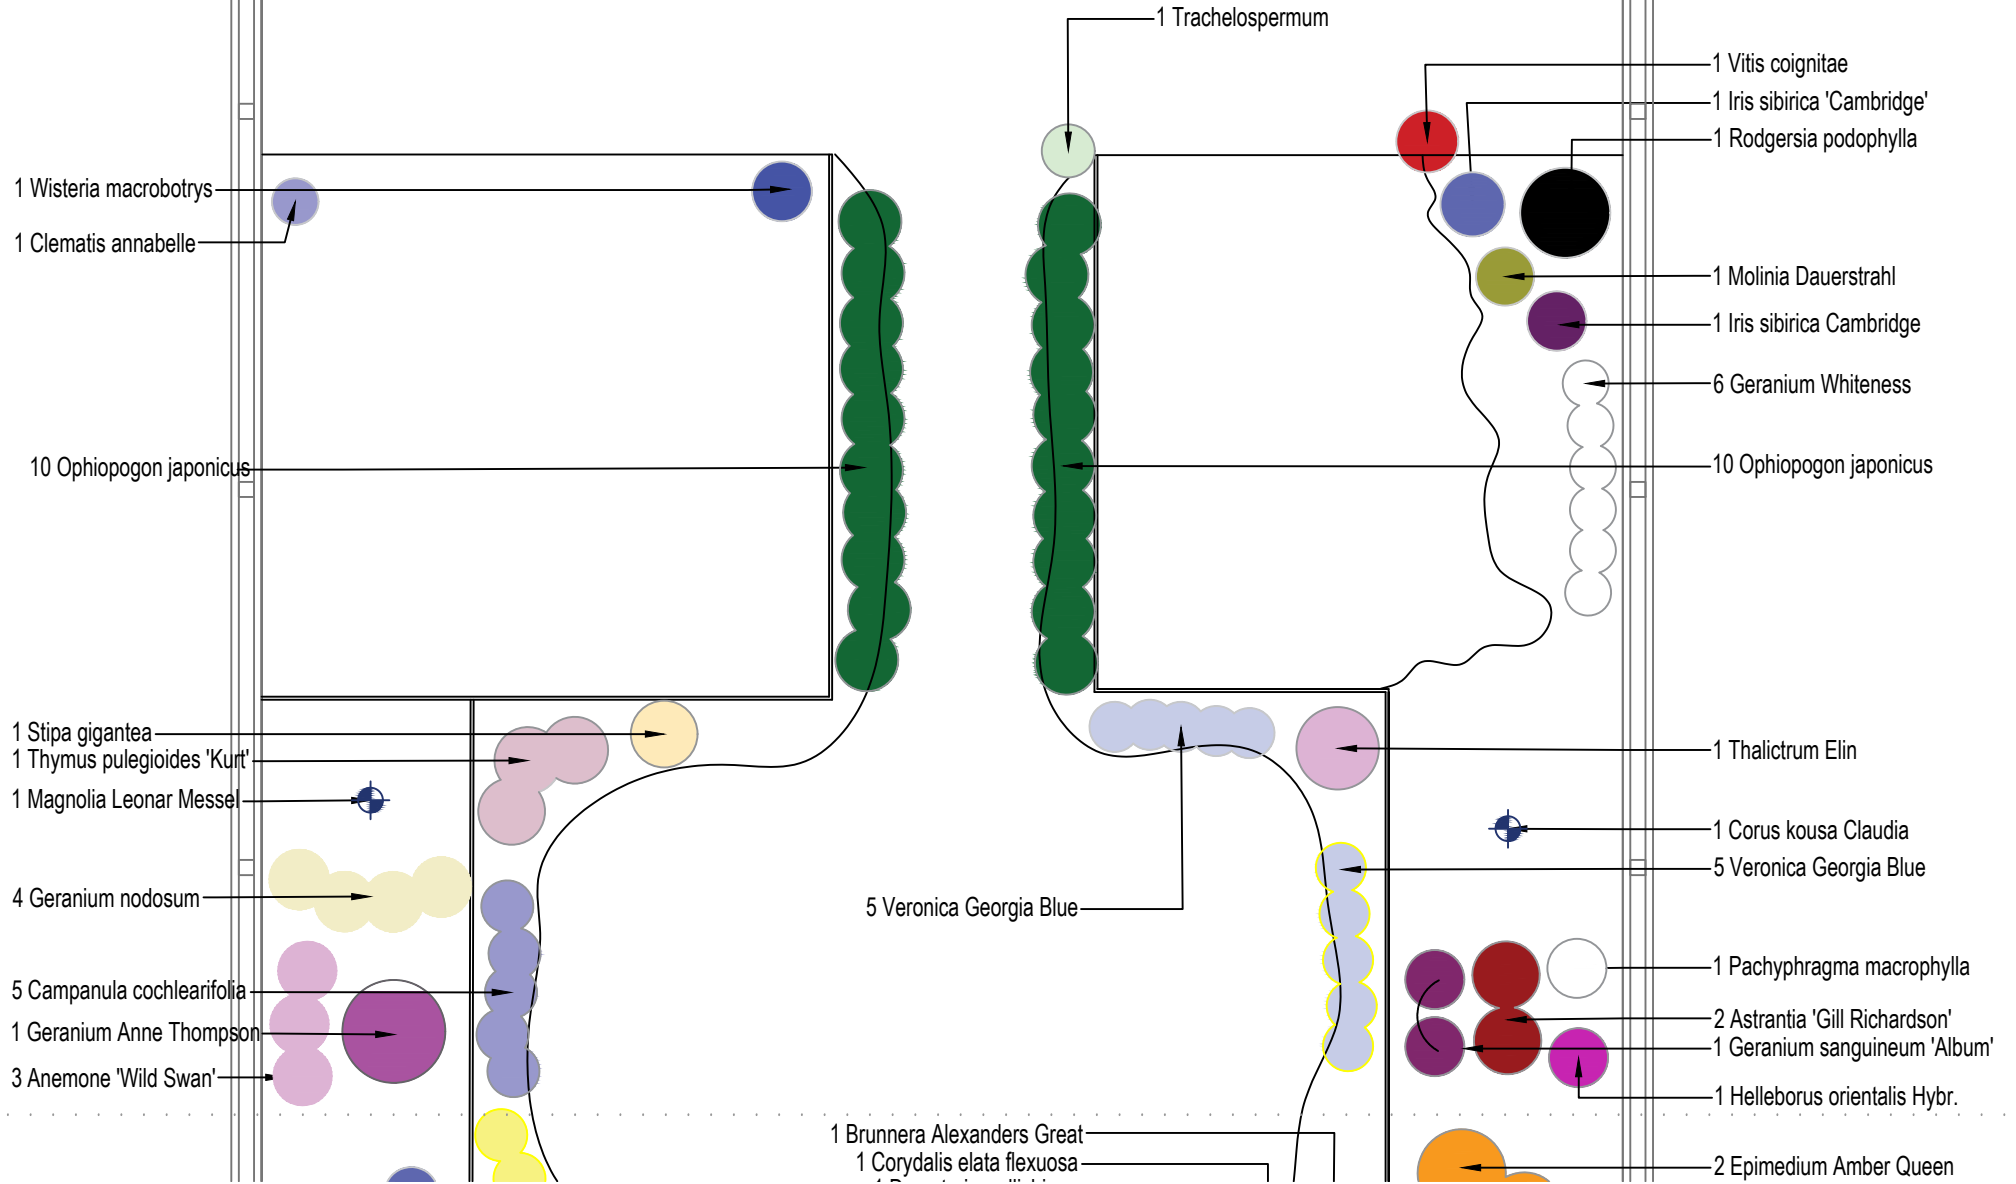

Plant	Pot Size	Qty
Climber		
Hydrangea seemannii	2L	1
Water plants		
Nymphaea 'Dwarf Beauty'	2L	1
Carex elata	1.5L	1
Equisetum hyemale var. robustum	1.5L	2
Myriophyllum 'Red Stem'	1.5L	3

Planting Plan | The Easy Care Garden

Garden Size: 9m x 15m Sheet Size: A3 - Scale 1:50 (when printed at 100%)

The Easy Care Garden - **Oliver Schurmann**
www.bordbiabloom.ie/dreamgardens

PLANTING PLAN | The Easy Care Garden

Sheet Size: A4 Scale 1:50 (when printed at 100%)

Garden Size: 9m x15m Sheet Size: A3 - Scale 1:50 (when printed at 100%)

The Easy Care Garden - **Oliver Schurmann**
www.bordbiabloom.ie/dreamgardens

Let's Grow
BORD BIA
Bloom

bordbiabloom.com/dreamgardens